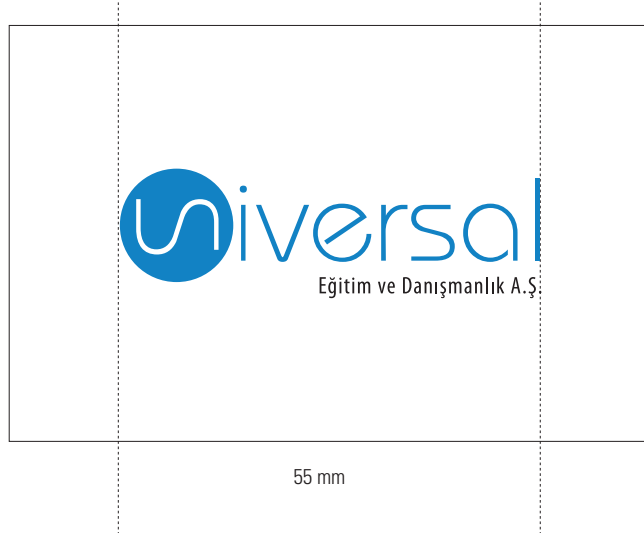

ARKA

Logo karta
ortalanmalıdır.